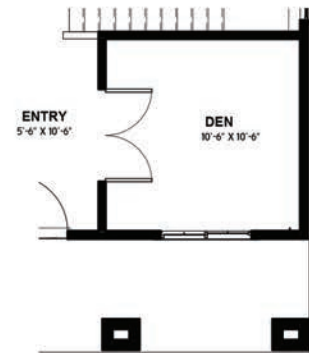

TINSLEY

TOTAL: 1,902 SF
HOME DIMENSIONS: 47' x 59'

ELEVATION A

TINSLEY

TOTAL: 1,902 SF
HOME DIMENSIONS: 47' x 59'

MAIN LEVEL

Tinsley - Main Den Option

TINSLEY

TOTAL: 1,902 SF
HOME DIMENSIONS: 47' x 59'

OPTIONAL LOWER LEVEL FINISH